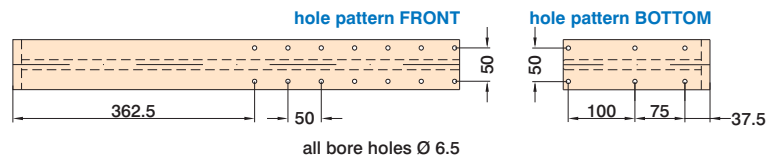

Connecting L-Brackets with face-milled surface

Connecting L-Bracket WV 5

- blank
- Aluminium, welded, 5.26 kg
- L 220 x W 75 x H 670 mm

Covering for WV 5

1. anodized
   - Aluminium plate, 1.20 kg
2. Item no.: [209 110 0051](#)