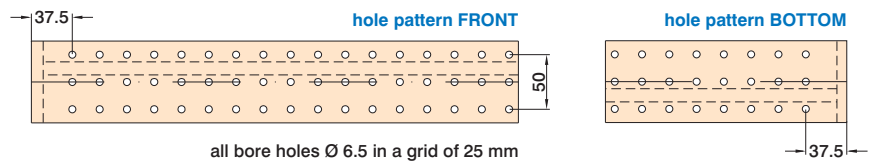

Covering for WV 2

1. anodized
   - Aluminium plate, 0.78 kg
2. Item no.: **209 110 0021**