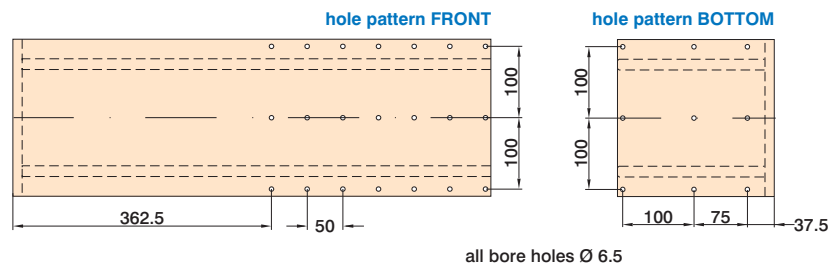

Covering for WV 6

1. anodized
   - Aluminium plate, 1.80 kg
2. Item no.: [209 110 0061](#)