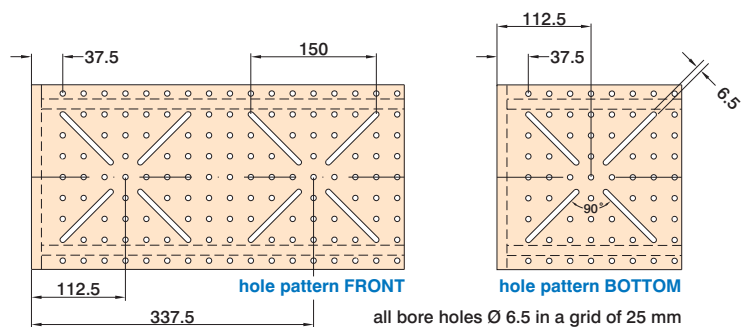

Covering for WV 3

1. anodized
   - Aluminium plate, 1.15 kg
2. Item no.: **209 110 0031**